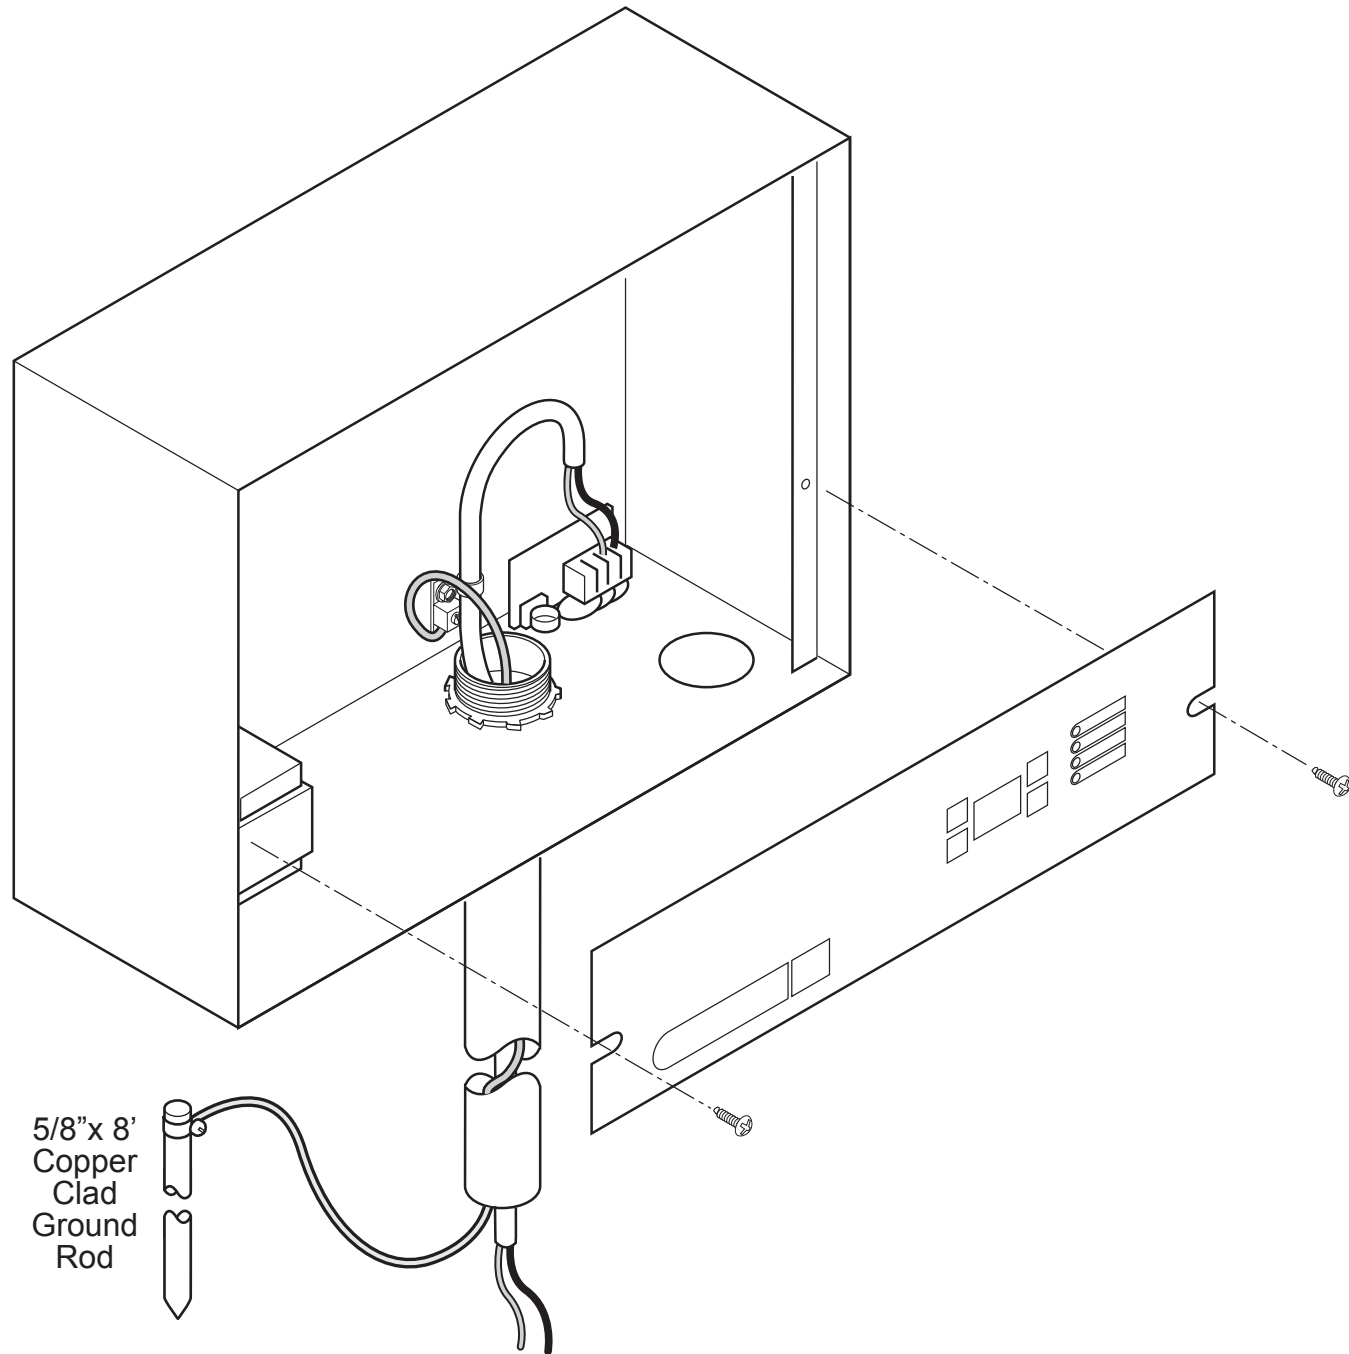

TWICE™ • TWO WIRE TERMINATION AT ENCLOSURE

5/8" x 8'
Copper
Clad
Ground
Rod