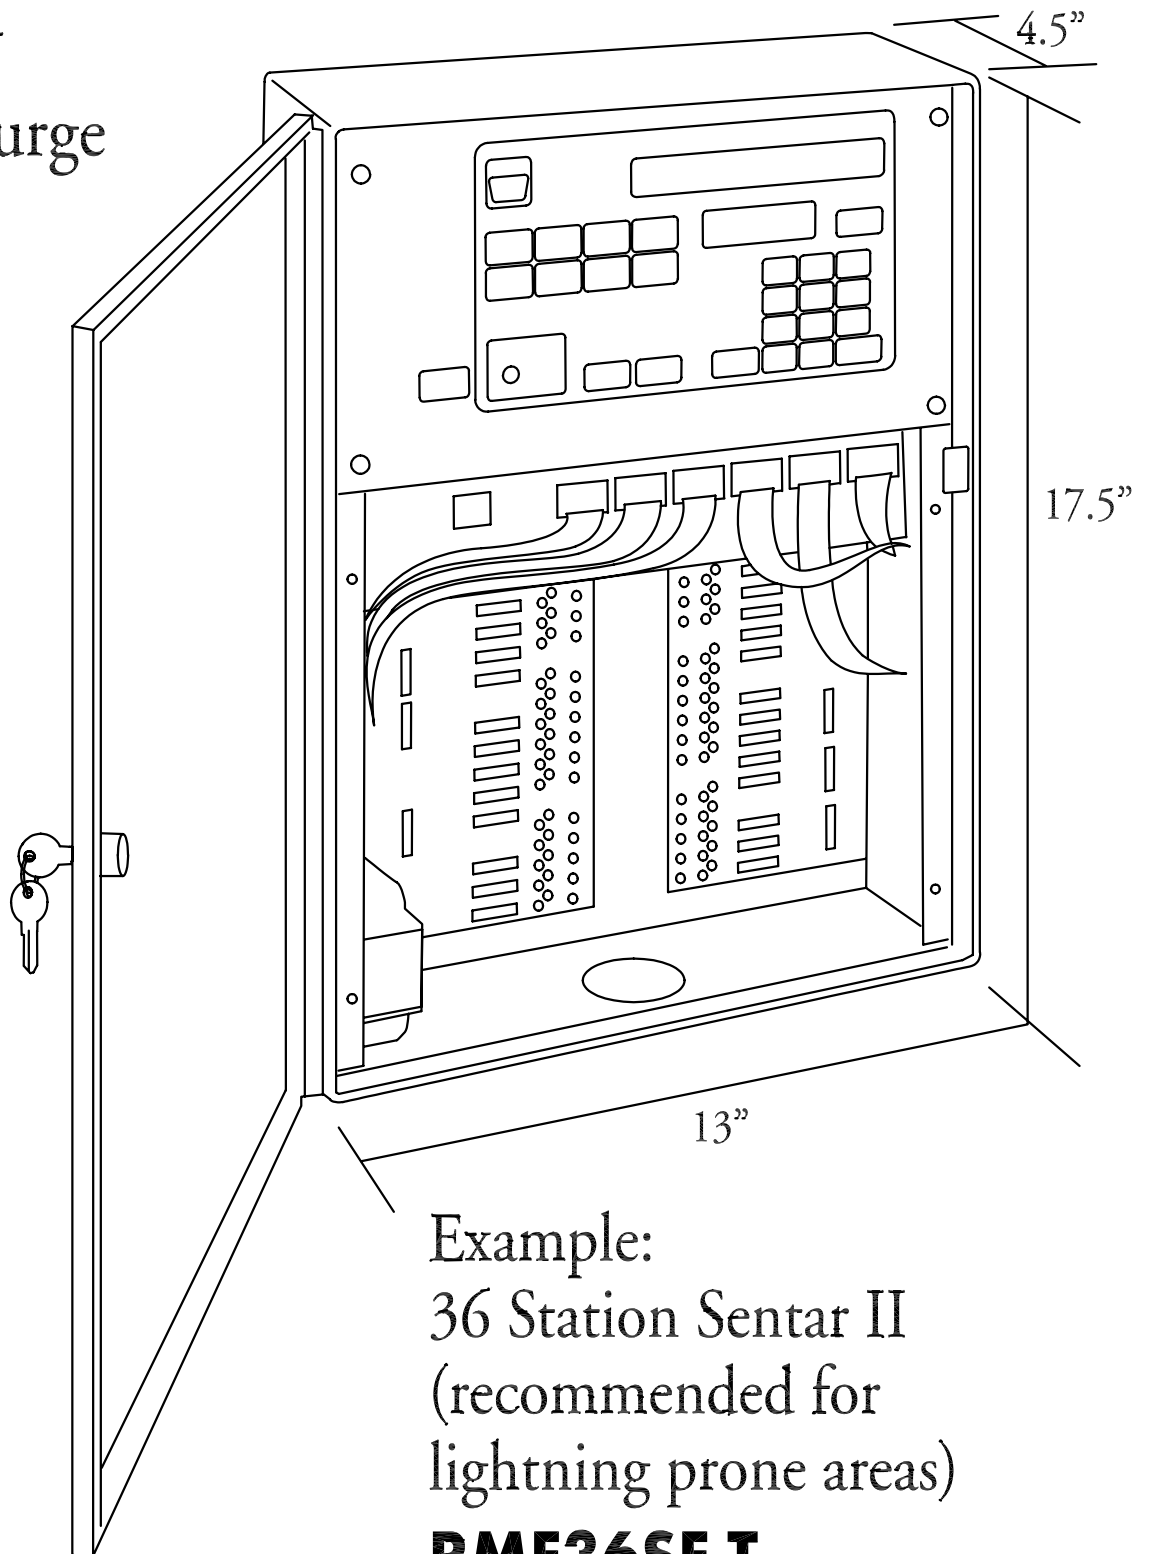

SE-T Series

Heavy-Duty
Lightning/Surge
Protection

Example:
36 Station Sentar II
(recommended for
lightning prone areas)

RME36SE-T